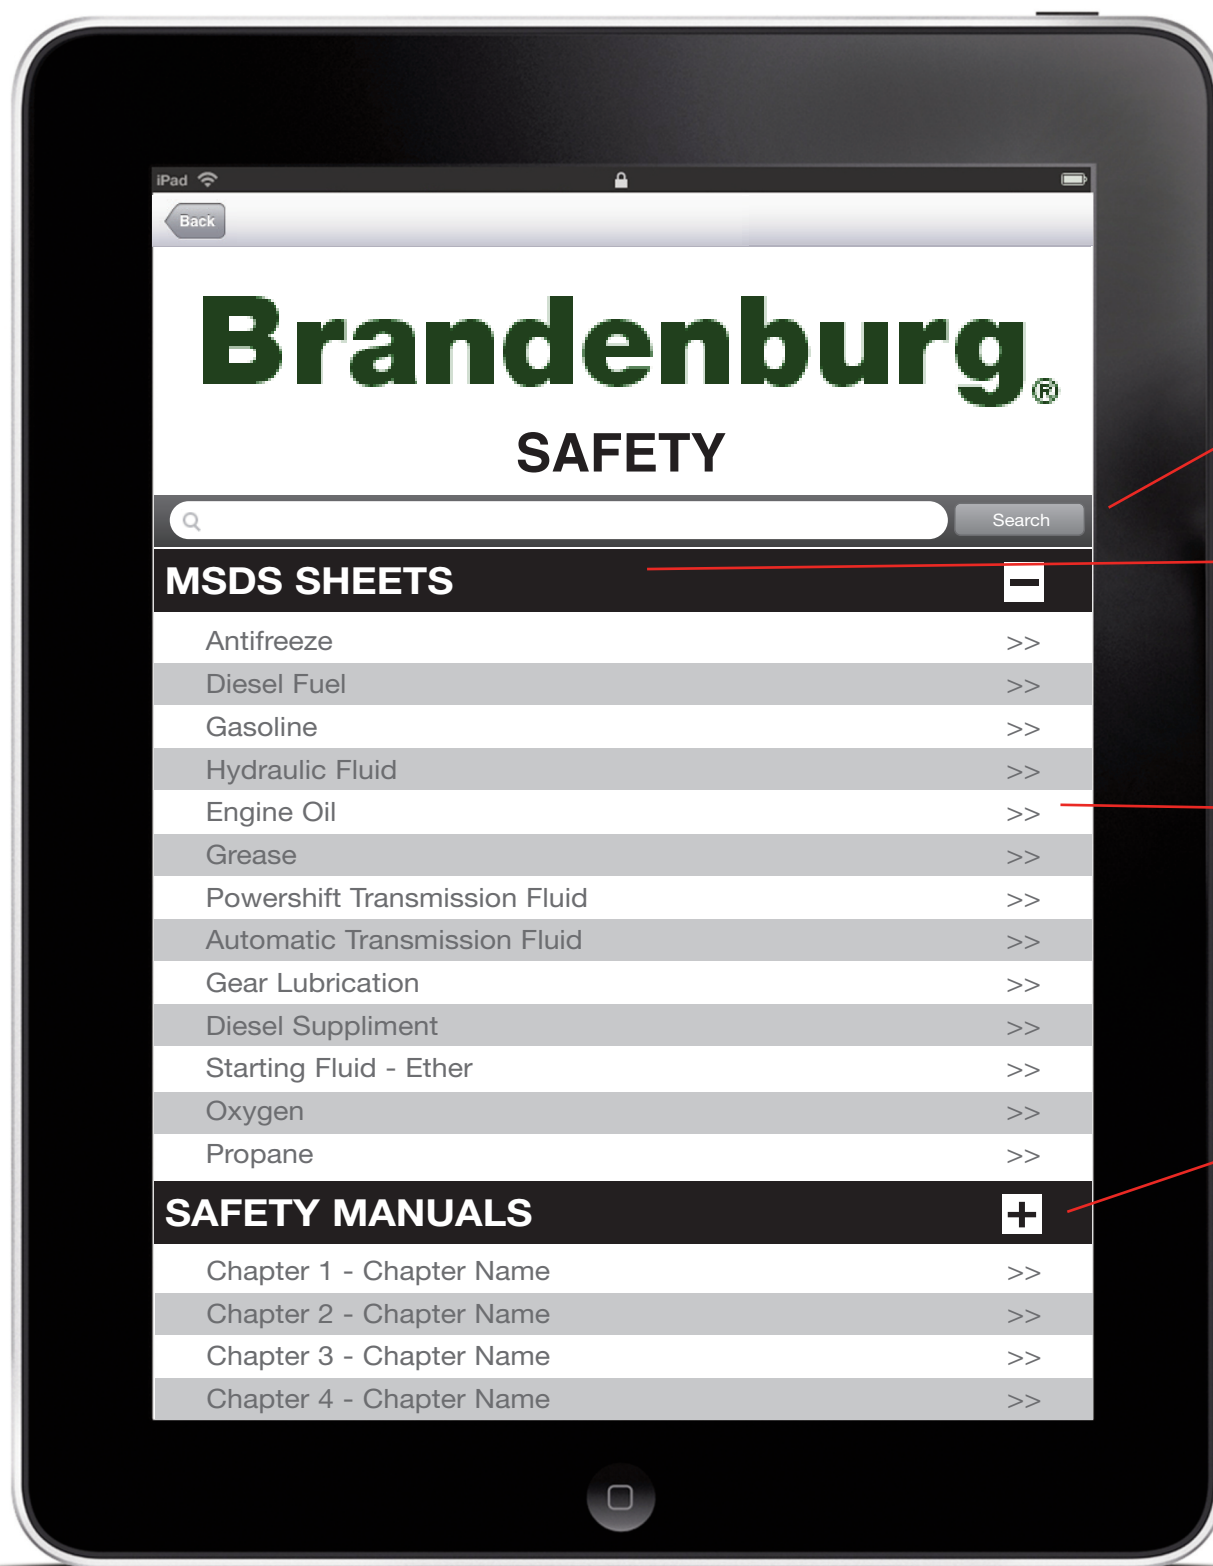

Brandenburg I-Pad Home Screen

Once you download the app, you will see the home screen that could have a choice to select Safety or Sales..

Clicking each image will take the user to either main category

Desktop icon to be added to the iPad home screen.

Brandenburg I-Pad - SAFETY Section

Search option to narrow results based on keyword

Main headers - Sub-Categories - managed by admin panel, and ability to enter more msds sheets as they become available